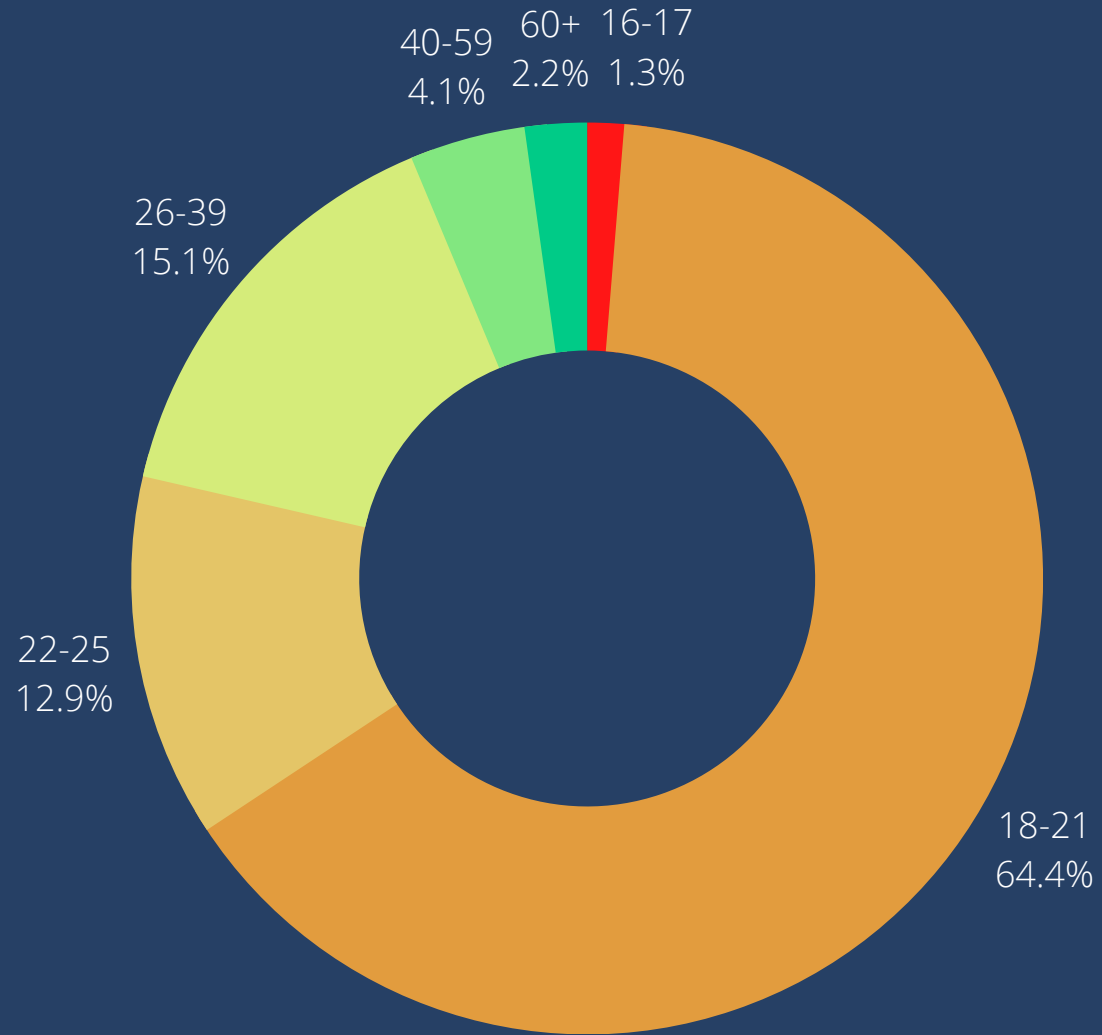

VOLUNTEER DEMOGRAPHICS 2022-2023

The following demographics represent the information voluntarily provided by SVC's volunteers. Volunteers who registered with SVC during the pandemic were not asked to provide equal opportunity information, therefore these demographics may not fully represent our current volunteers.

AGE

ETHNICITY

Key:

#1 - White British: Welsh, English, Cornish, Scottish, Northern Ireland, Channel Islands & Isle of Wight

#2 - Any other Asian

#3 - Any other White

#4 - Black/Welsh/British: African

#5 - Asian/Welsh/British: Chinese

#6 - Asian/Welsh/British: Indian

#7 - Mixed/Multiple: White & Asian

#8 - Asian/Welsh/British: Pakistani

#9 - Asian/Welsh/British: Bangladeshi

#10 - Multiple/Mixed background: White & Black African

#11 - Any other Mixed or Multiple background

#12 - White Irish

#13 - White: Gypsy or Irish Traveller

GENDER

81% Female, 18% Male, 1% Non-Binary

RELIGION

UNIVERSITY/COLLEGE