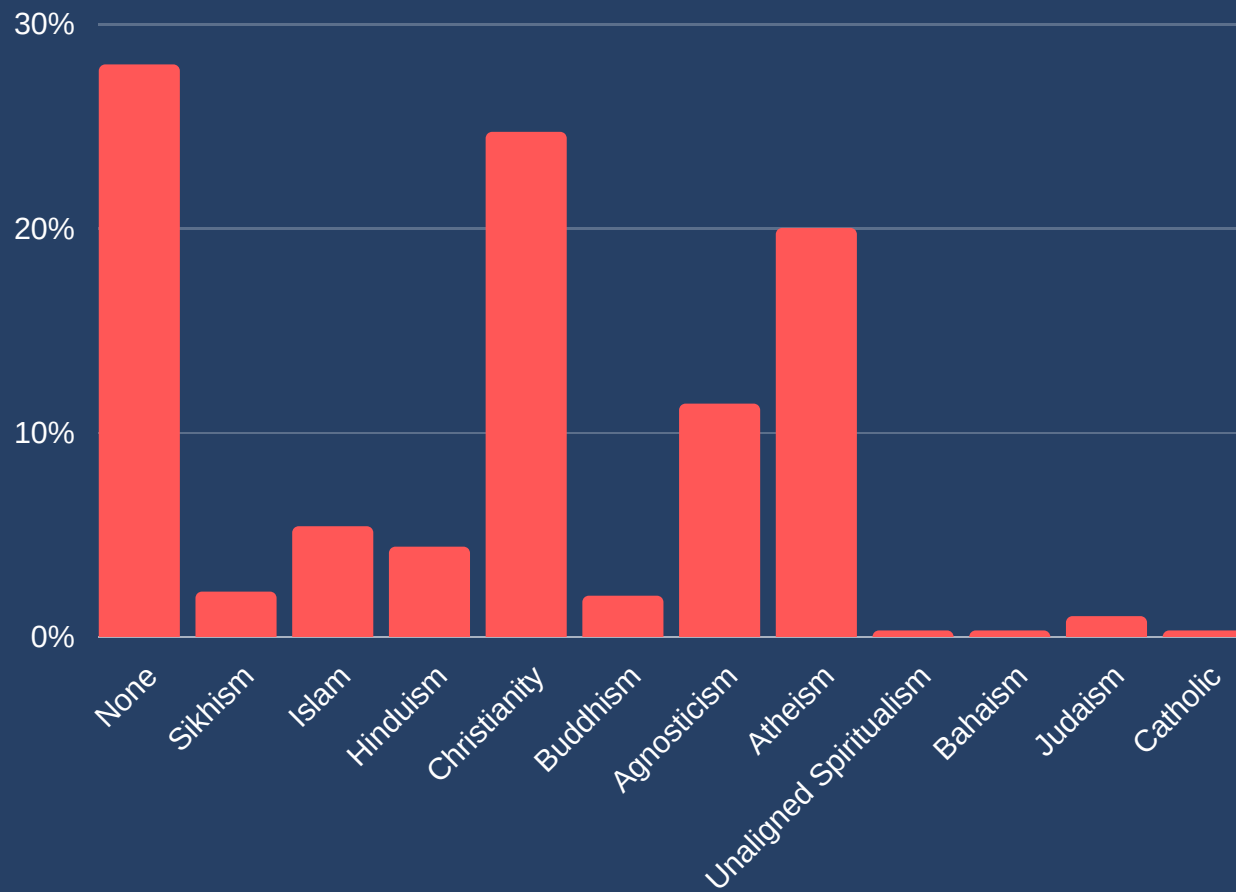

VOLUNTEER DEMOGRAPHICS 2022-2023

The following demographics represent the information voluntarily provided by SVC's volunteers. Volunteers who registered with SVC during the pandemic were not asked to provide equal opportunity information, therefore these demographics may not fully represent our current volunteers.

AGE

ETHNICITY

Key:

#1 - White British: Welsh, English, Cornish, Scottish, Northern Ireland, Channel Islands & Isle of Wight

#2 - Any other Asian

#3 - Any other White

#4 - Black/Welsh/British: African

#5 - Asian/Welsh/British: Chinese

#6 - Asian/Welsh/British: Indian

#7 - Mixed/Multiple: White & Asian

#8 - Asian/Welsh/British: Pakistani

#9 - Asian/Welsh/British: Bangladeshi

#10 - Multiple/Mixed background: White & Black African

#11 - Any other Mixed or Multiple background

#12 - White Irish

#13 - White: Gypsy or Irish Traveller

GENDER

81% Female, 18% Male, 1% Non-Binary

RELIGION

UNIVERSITY/COLLEGE