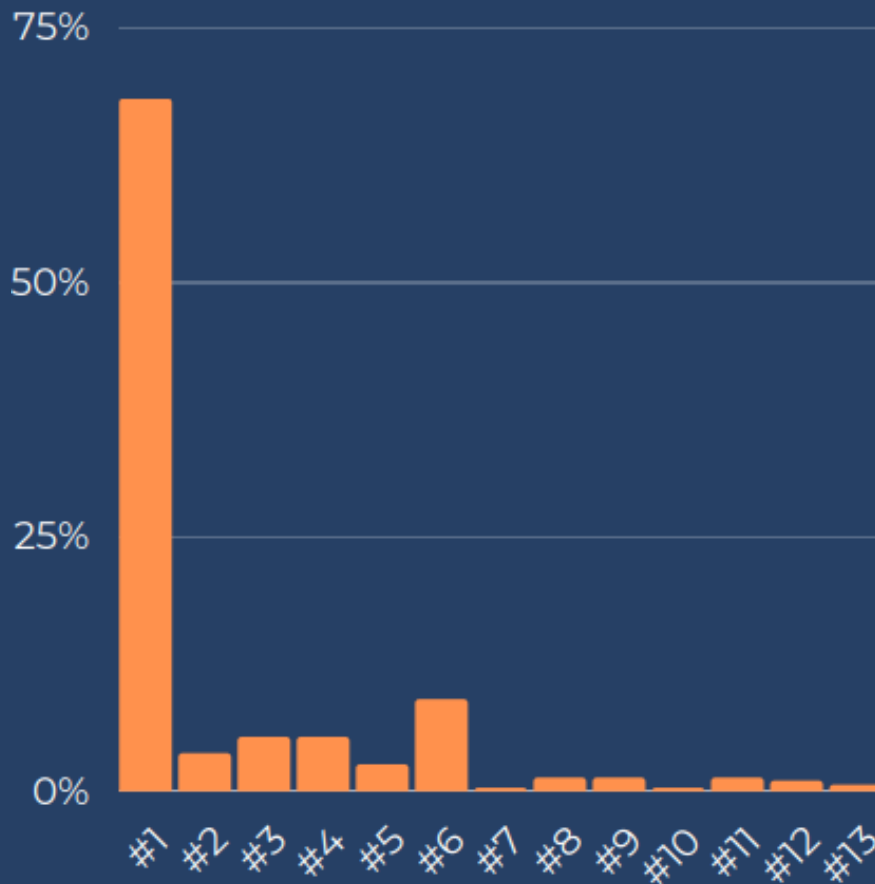

VOLUNTEER DEMOGRAPHICS 2022-2023

The following demographics represent the information voluntarily provided by SVC's volunteers. Volunteers who registered with SVC during the pandemic were not asked to provide equal opportunity information, therefore these demographics may not fully represent our current volunteers.

AGE

ETHNICITY

Key:

#1 - White British: Welsh, English, Cornish, Scottish, Northern Ireland, Channel Islands & Isle of Wight

#2 - Any other Asian

#3 - Any other White

#4 - Black/Welsh/British: African

#5 - Asian/Welsh/British: Chinese

#6 - Asian/Welsh/British: Indian

#7 - Mixed/Multiple: White & Asian

#8 - Asian/Welsh/British: Pakistani

#9 - Asian/Welsh/British: Bangladeshi

#10 - Multiple/Mixed background: White & Black African

#11 - Any other Mixed or Multiple background

#12 - White Irish

#13 - White: Gypsy or Irish Traveller

GENDER

81% Female, 18% Male, 1% Non-Binary

RELIGION

UNIVERSITY/COLLEGE